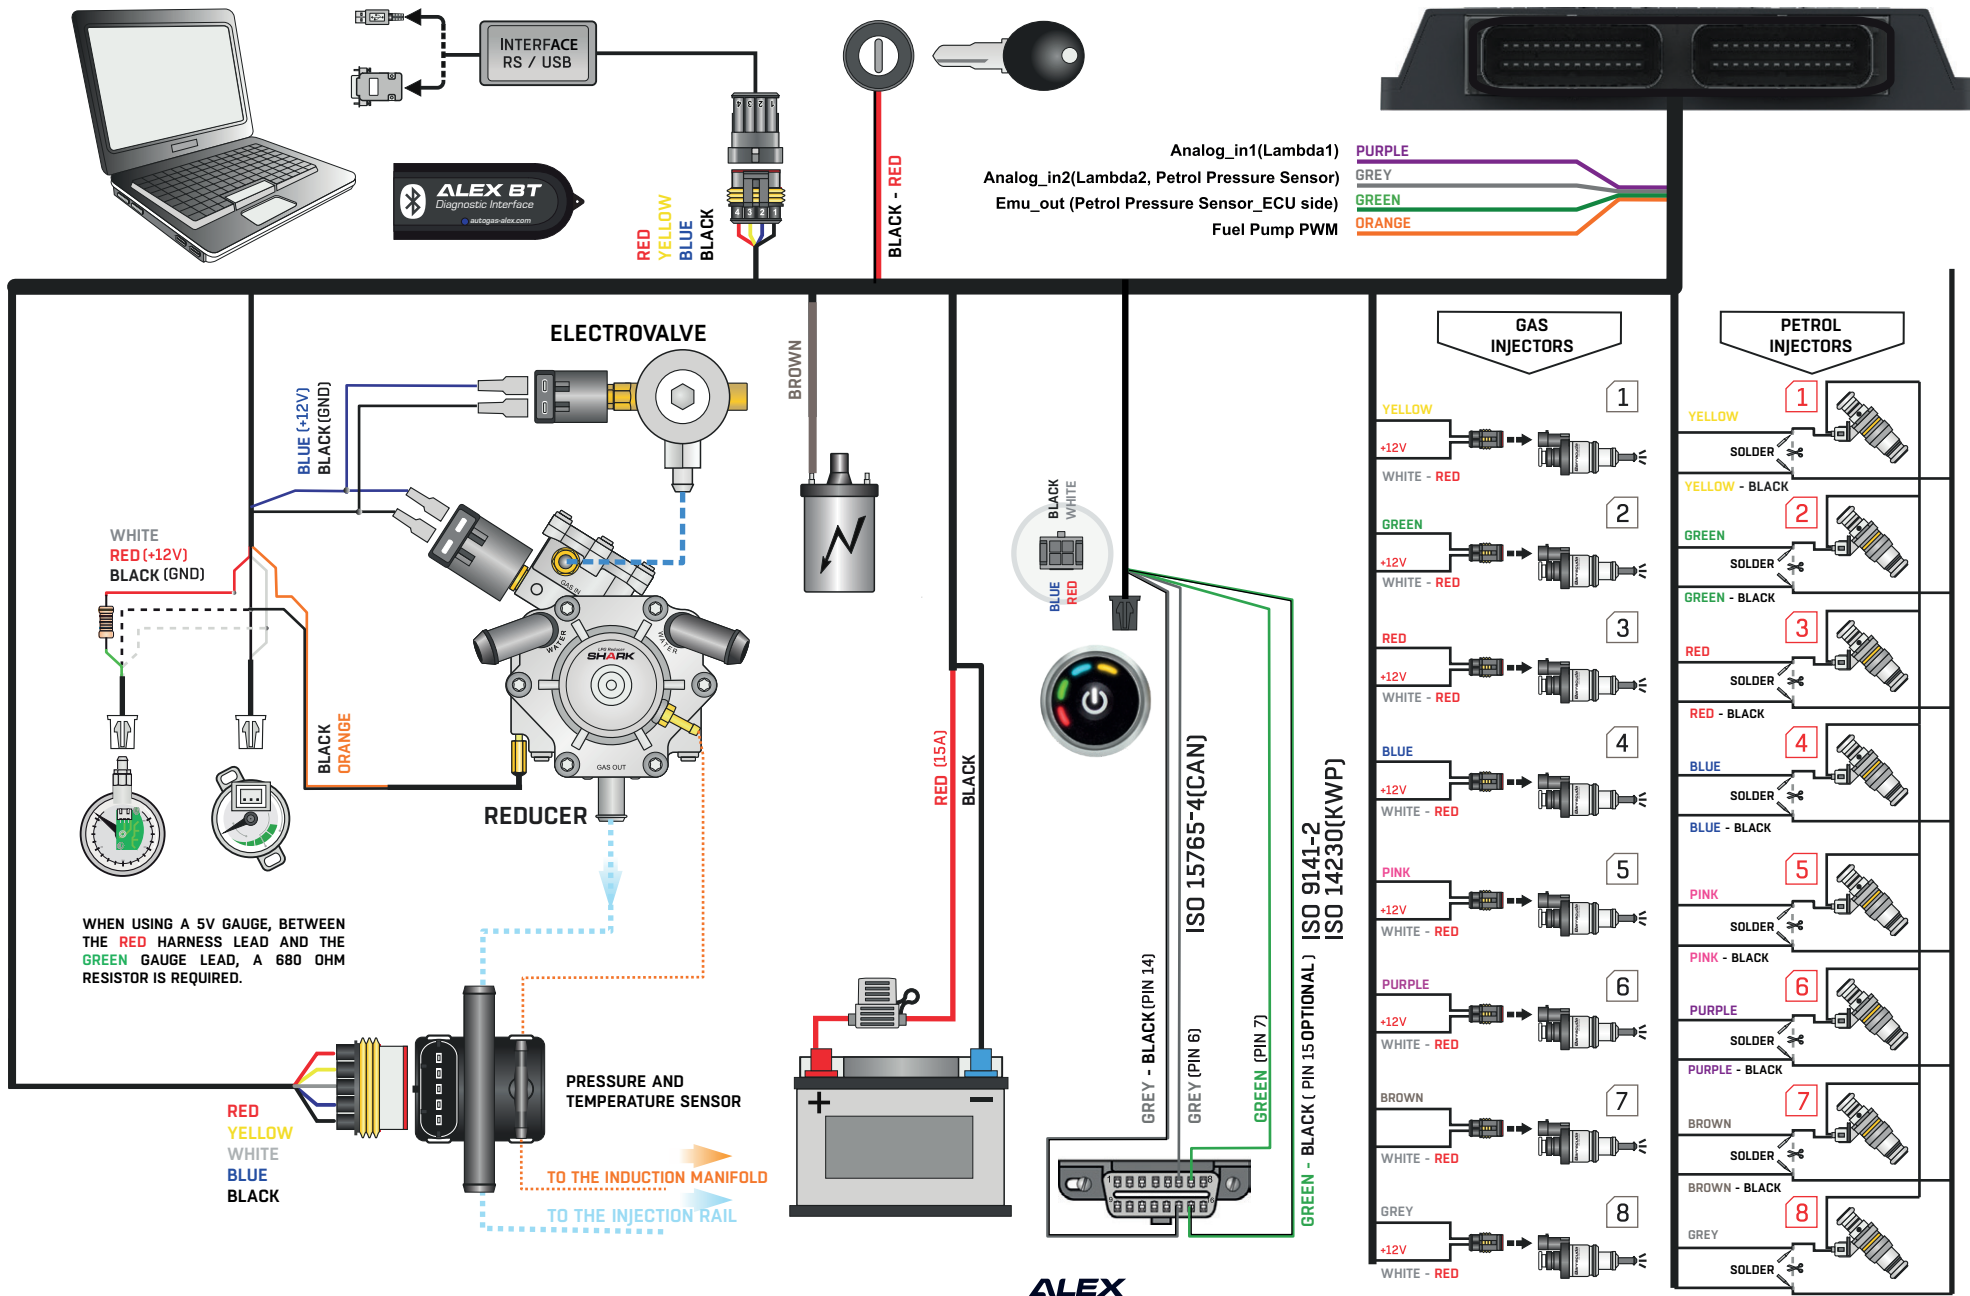

## CONNECTION DIAGRAMS OF THE ALEX OPTIMA EXPERT

---

[www.autogas-alex.com](http://www.autogas-alex.com)

1. Diagram of connection of the OPTIMA EXPERT controller
2. Diagram of LPG/CNG installation OPTIMA EXPERT 8 injectors 4 cyl
3. Connection diagram of the petrol pressure sensor in the installation
4. OPTIMA EXPERT MASTER/SLAVE connection diagram

# 1. Diagram of connection of the OPTIMA EXPERT controller

### 3. Connection diagram of the petrol pressure sensor in the installation

#### Petrol Pressure Sensor