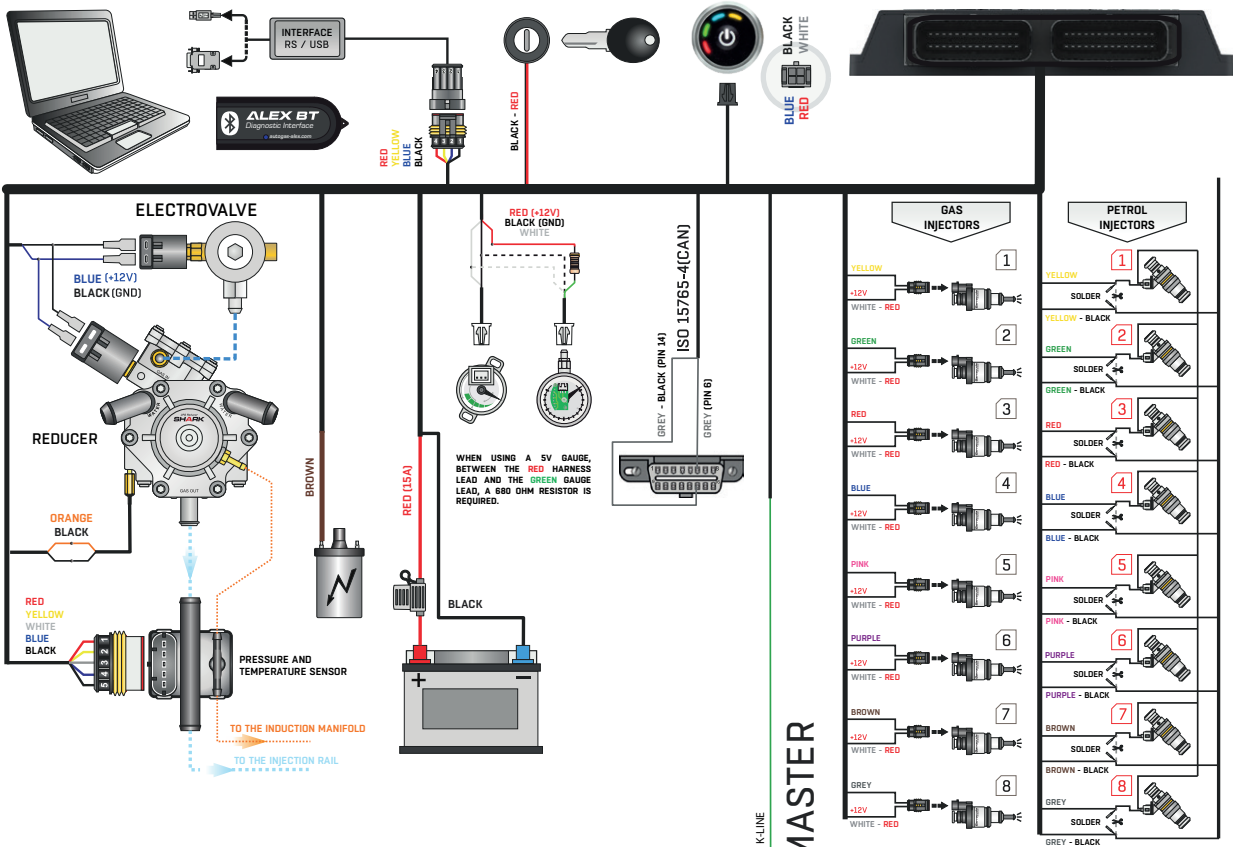

4. OPTIMA EXPERT MASTER/SLAVE connection diagram

OPTIMA EXPERT (MASTER)

OPTIMA EXPERT (SLAVE)