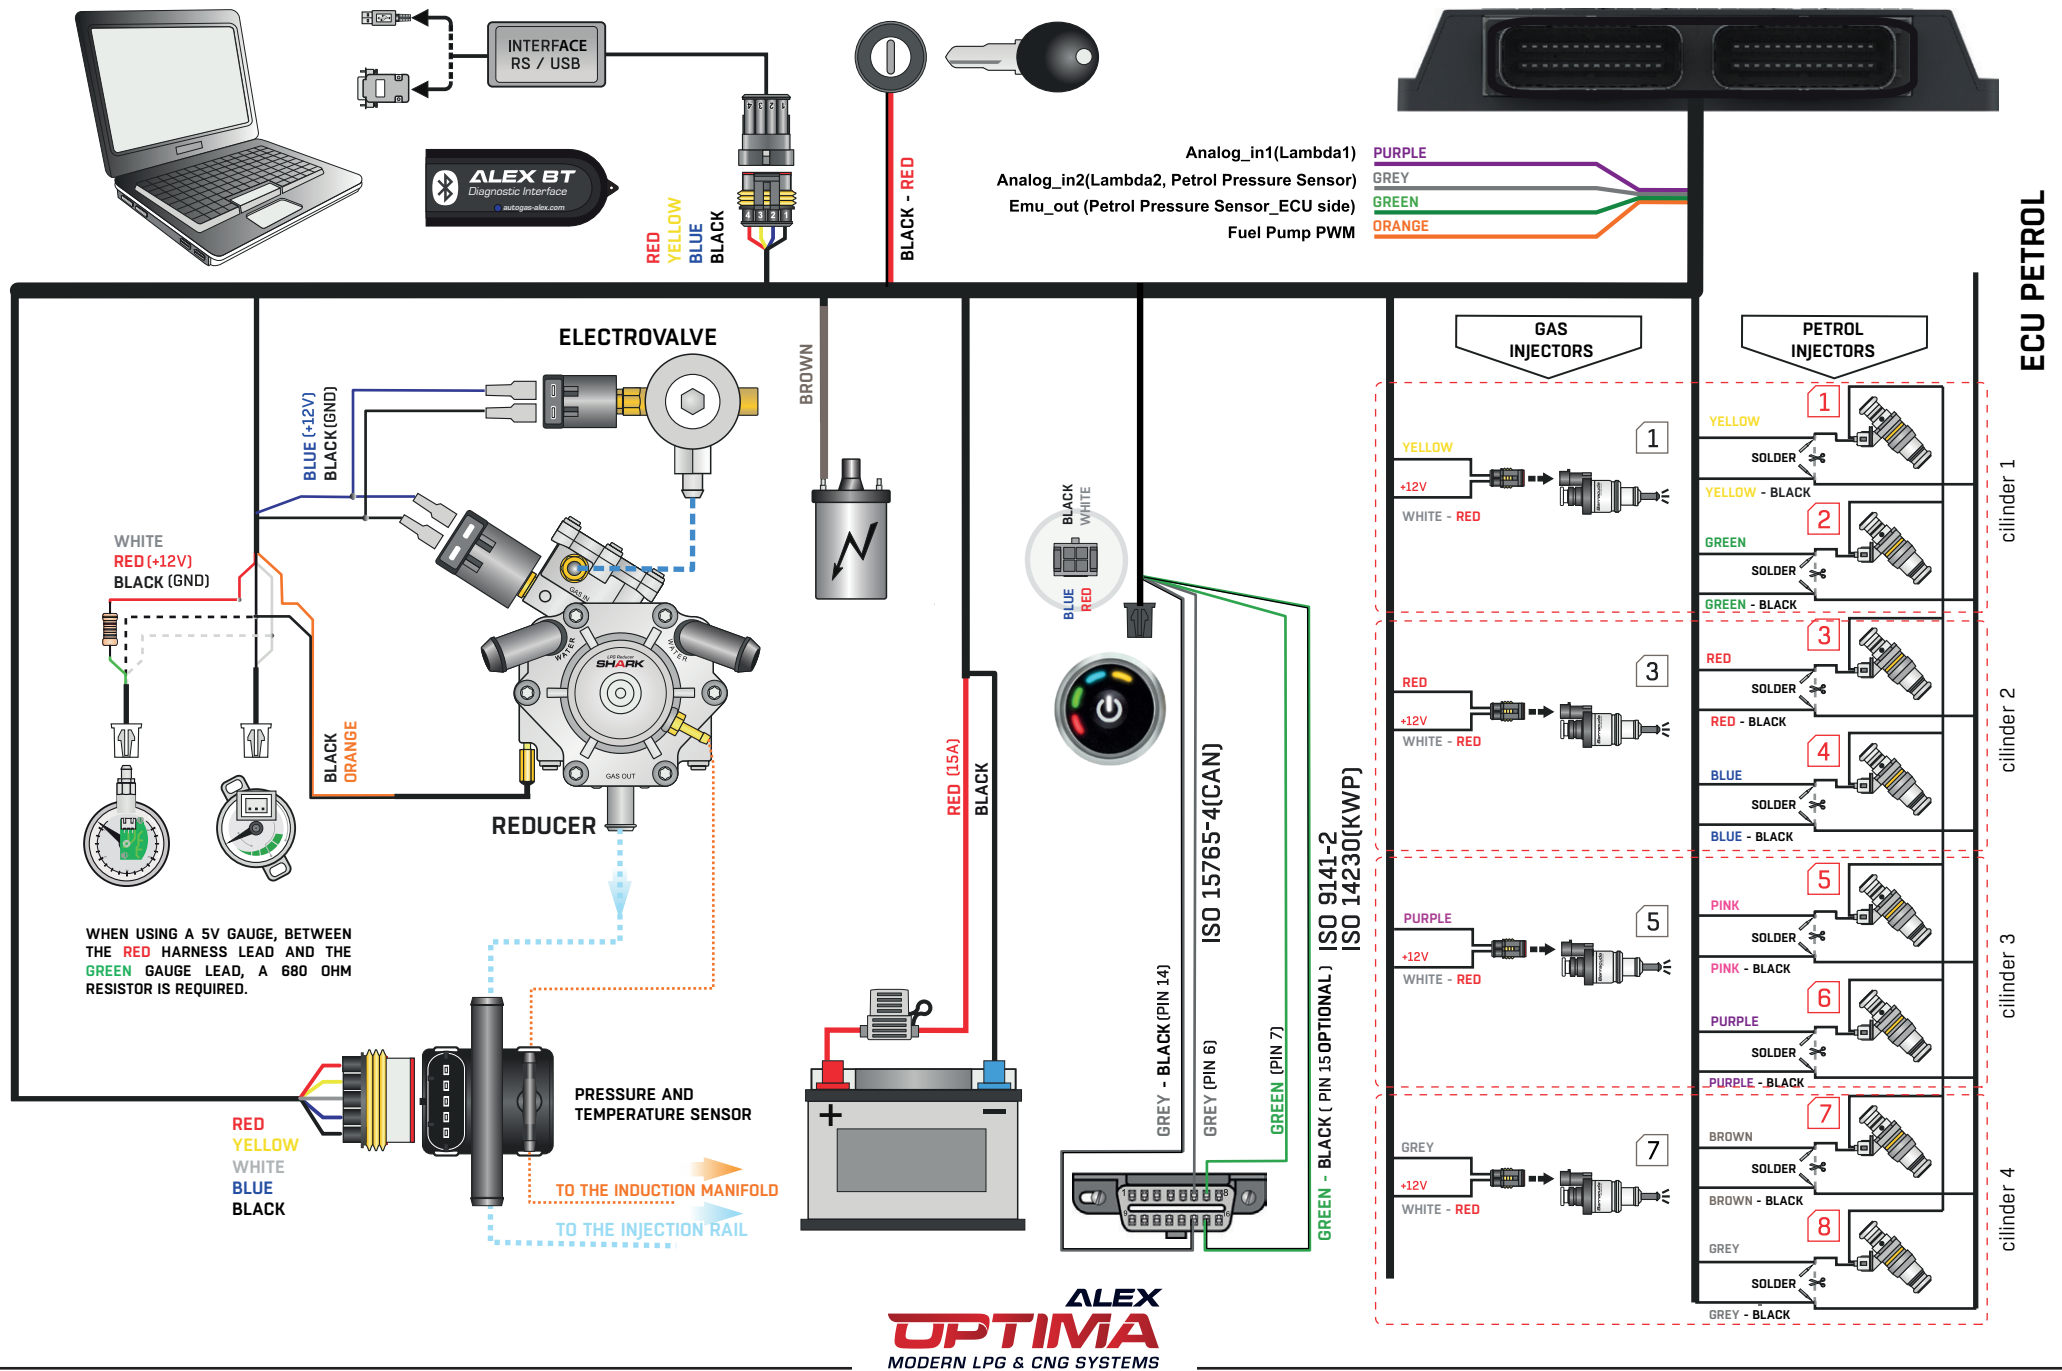

## CONNECTION DIAGRAMS OF THE ALEX OPTIMA EXPERT

---

[www.autogas-alex.com](http://www.autogas-alex.com)

1. Diagram of connection of the OPTIMA EXPERT controller
2. Diagram of LPG/CNG installation OPTIMA EXPERT 8 injectors 4 cyl
3. Connection diagram of the petrol pressure sensor in the installation
4. OPTIMA EXPERT MASTER/SLAVE connection diagram

# 1. Diagram of connection of the OPTIMA EXPERT controller

### 3. Connection diagram of the petrol pressure sensor in the installation

#### Petrol Pressure Sensor