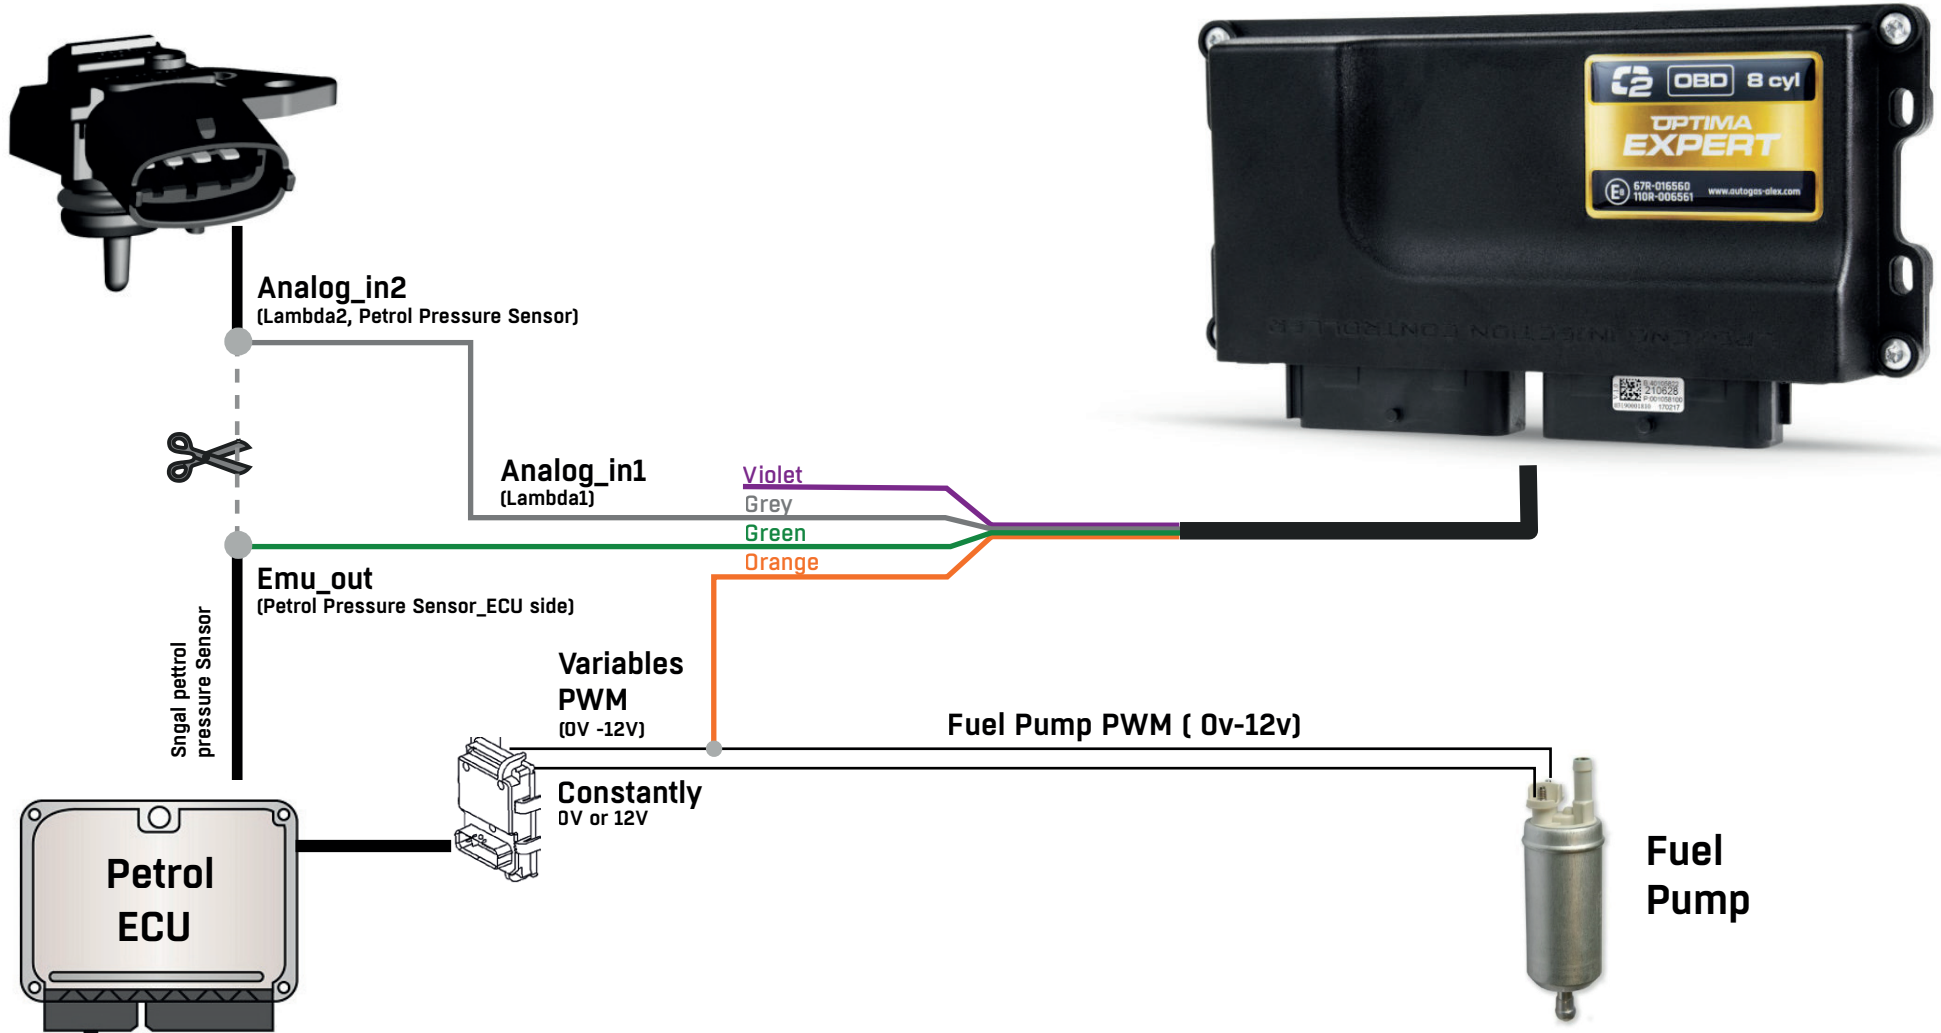

3. Connection diagram of the petrol pressure sensor in the installation

Petrol Pressure Sensor